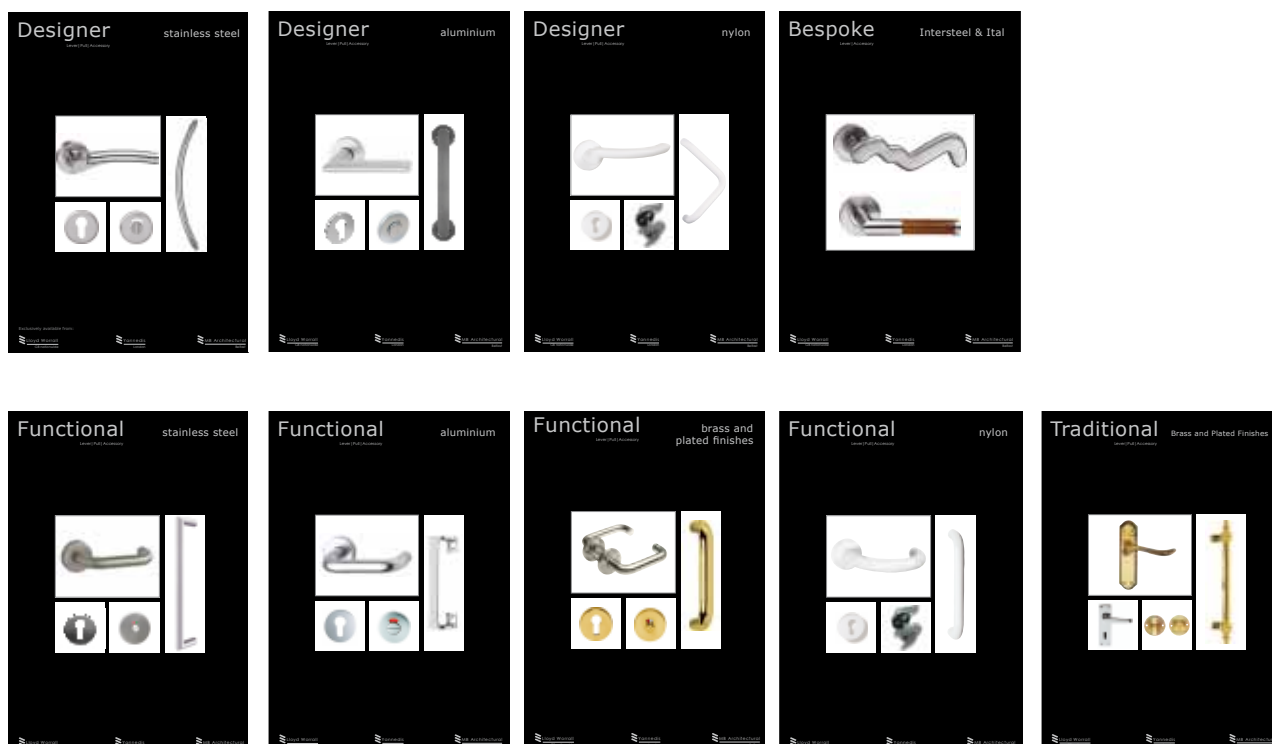

Macnaughton Blair Architectural Division, consisting of Lloyd Worrall, Yannedis and MB Architectural can schedule your project requirements with all items adhering to the latest British and European standards as well as meeting the requirements of building regulations and of course BS 8300.

The Architectural Division specialises in a complete solution, incorporating not just the door furniture but also the mechanical and electrical items required to ensure we meet the buildings design and security needs.

Extensive group wide stocks and our own in-house master keying facility offers the client security and gives us flexibility in meeting the most demanding delivery schedule with a comprehensive range of locking options from entry level through to very high security cylinders.

Also available group wide is the supply and installation of access control and door automation products as well as signage and wayfinding scheduling, anti-ligature hardware, mail systems and bespoke hardware products.

All items can be supplied with TOUCHCLEAN anti-bacterial coating which is the very latest in the prevention and control of infection. Ideal for use in hospitals, schools and food preparation areas.

Our **Designer** range of door furniture is only one aspect of our offer and we would encourage you to contact us or visit our website for further information regarding other ranges and finishes.