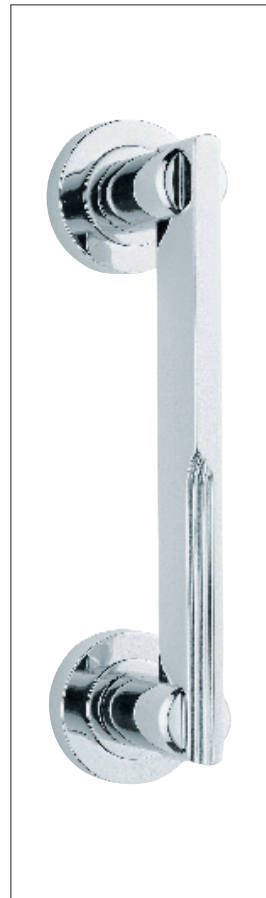

Designer

Lever | Pull | Accessory

brass and
plated finishes

Introduction

The **Designer** brass and plated finishes range of lever handles, pull handles and accessories is a collection of door furniture assembled to offer the user a functional, yet high performance specification.

Lever handle designs in a variety of finishes including chrome, brass and bronze are complemented with matching pull handles, escutcheons and bathroom snib turn and indicator release sets.

Products chosen for the **Designer** range have been selected for their durability and high performance standards, assisting service providers to meet their obligations under the Equality Act 2010 and the guidance given in BS 8300 (ADM).

Due to printing process, colours shown may differ slightly from actual product.

Furnish it

A range of brass lever handles on concealed fixing rose.

BD001
Designer lever handle on 49mm dia rose.

BD002
Designer lever handle on 49mm dia rose.

Designer lever handle on 52mm dia rose. (60x133mm)

BD024

Designer lever handle on 52mm dia rose. (54x128mm)

Furnish it

A range of brass lever handles on concealed fixing rose.

BD025
Designer lever handle on 52mm dia rose.